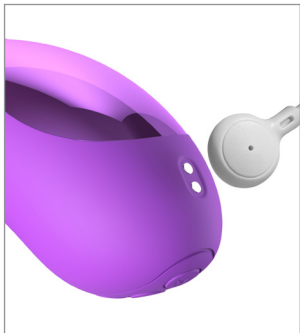

USER MANUAL & IMPORTANT SAFETY INFORMATION

FANTASY FOR HER INTIMOTION G PRO

Li-ion

www.pipedreamproducts.com/docs

SKU	PD4986-12
UPC	603912778342

Unique G-Motion Control. Deep Blended Pleasure.
 Designed to deliver come-hither G-spot motion paired with strong internal vibration and focused external clitoral stimulation for deep, rhythmic, fully customizable pleasure.

4
 powerful
 motors!

DUAL VIBRATION INSIDE & OUT

G-MOTION COME-HITHER

MAGNETIC USB CHARGING

INTIMOTION ACTION

**FANTASY FOR HER®
 IntiMotion G Pro™**

Mind-Blowing Blended Orgasms!

The IntiMotion G Pro™ is a powerful dual-action vibrator engineered to deliver precise, rhythmic stimulation for intense blended pleasure. Advanced G-Motion technology creates a come-hither internal motion that massages the G-spot while synchronized vibration enhances sensation exactly where it matters most.

Four powerful motors drive internal G-spot stimulation and external clitoral vibration, delivering deep, rumbly feedback and fully customizable control. Encased in luxuriously smooth Elite Silicone™, the contoured body feels soft, silky, and comfortable for effortless enjoyment.