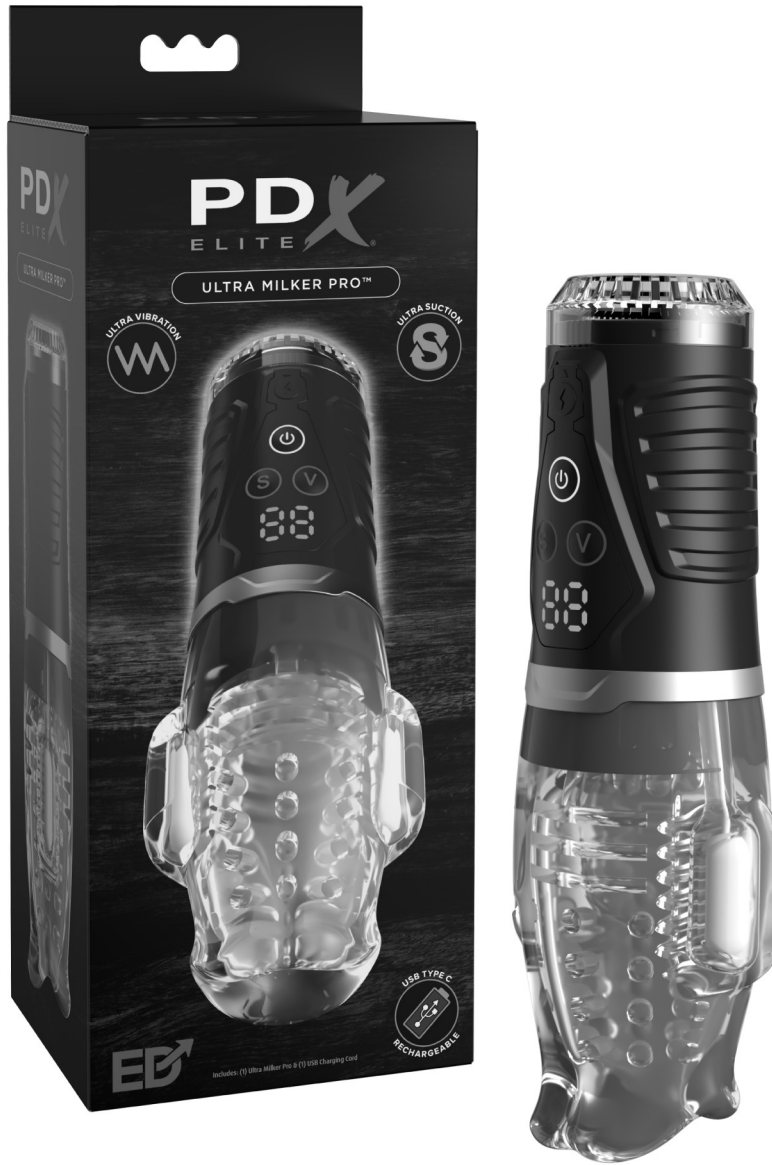

USER MANUAL & IMPORTANT SAFETY INFORMATION

PDX ELITE ULTRA MILKER PRO

Li-ion

www.pipedreamproducts.com/docs

SKU	RD635-20
UPC	603912778458

Relentless Suction. Explosive Release.

Powerful automatic suction paired with deep internal vibration delivers intense milking action and mind-blowing finishes.

9 SUCTION/VIBRATION MODES

ULTRA-SOFT SLEEVE

USB-C RECHARGEABLE

ULTRA SUCTION POWER

PDX ELITE® Ultra Milker Pro™

Powerful Suction. Explosive Release.

Ultra Milker Pro™ is a premium automatic masturbator engineered to deliver intense, multi-level suction combined with powerful internal vibration. Designed for hands-free milking stimulation, it creates deep, rhythmic pulls that build pressure and release for mind-blowing sensation.

Featuring an ultra-soft textured sleeve and multiple suction and vibration modes, Ultra Milker Pro offers customizable control for edging, stamina training, and explosive finishes. The sealed, water-resistant design allows easy cleaning and confident use anytime, anywhere.